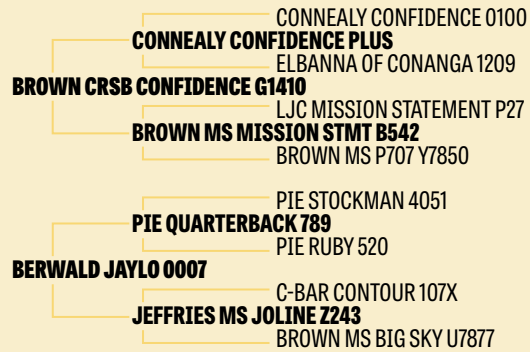

Sire: **F**
DOB: 01-27-2022
Reg #: 4687927
Tattoo: 2044

EPDs	
HB	2
GM	91
CED	15
BW	-3.1
WW	92
YW	145
MILK	32
MARB	0.85
REA	0.6
BFAT	0
ACT BW	81
205 WT	689
365 WT	1225

Confident is new to the line up this year. He is another one that we found to have a phenomenal birth to growth spread! He is in the top 29% for CED and BW EPDs and in the top 3 and 5% respectively for WW and YW. His carcass numbers are second to none with him posting numbers in the top 7% for Marb and REA and to 10% for CW. I am confident that you will be pleased with the 6 Confident bulls in this sale! They are fancy, deep sided, thick ended bulls, and we are excited to see what they will go on and do for your operation!