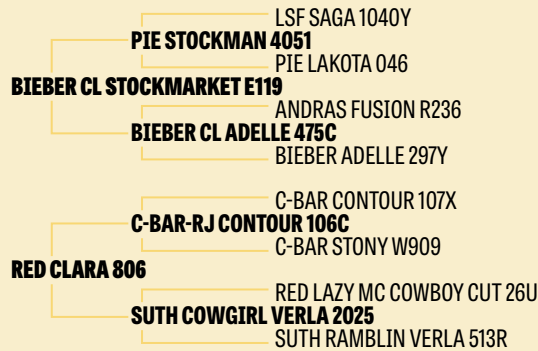

Sire: **D**
DOB: 01-21-2022
Reg #: 4626425
Tattoo: 203

EPDs	
HB	83
GM	92
CED	19
BW	-5.5
WW	71
YW	116
MILK	24
MARB	1.06
REA	0.21
BFAT	0.05
ACT BW	65
205 WT	696
365 WT	1231

This is the first set of calves we have got out of this Stockmarket son that we raised. We are really pleased with them, they come early and easy and grow well! What a pedigree he has with his sire being the famed Stockmarket E119 and his dam goes back to one of our longstanding sires, Contour. 203 has above average EPDs in all his categories, but the most impressive are his indexes at ProS top 3%, Herd Builder top 10%, and Grid Master top 6%. He also is in the top 5% for BW and the top 2% for Marbling. To back up his phenomenal carcass numbers he scanned a 7.17 IMF and a 17.5 REA as a yearling! Wow! Make sure to check out his calves sale day. There are 7 bulls in the sale with an average BW of 78 and an average weaning weight of 676 pounds.