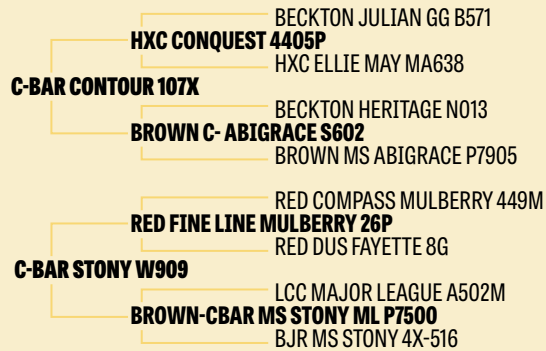

Sire: **A**
DOB: 02-02-2015
Reg #: 3498990
Tattoo: 106C

EPDs	
HB	17
GM	70
CED	16
BW	-3
WW	65
YW	100
MILK	20
MARB	0.85
REA	0
BFAT	0.03
ACT BW	82
205 WT	687
365 WT	1243

Contour has been a staple in our operation for a few years now! We really like his bull calves as well as his females and he has improved the carcass in our herd tremendously! Overall there isn't enough good that can be said about him. We have used him extensively on the registered as well as the commercial cows and heifers and our calving ease has improved and his calves really grow! As a yearling Contour had an actual REA score of 13.9 with a marbling score of 8.6 and he is in the top 6% of sires for his marbling EPD and top 22% of sires for Grid Master index. This year there are 9 sons in the sale that have an average BW of 78 pounds and average WW of 663 pounds.