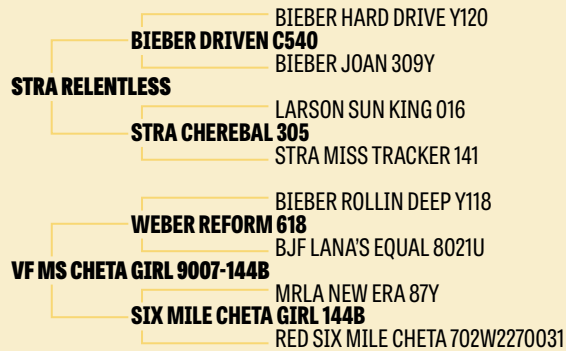

Sire: **C**
DOB: 02-03-2021
Reg #: 4452525
Tattoo: 1900

EPDs	
HB	109
GM	65
CED	12
BW	-2.3
WW	58
YW	91
MILK	31
MARB	0.86
REA	-0.13
BFAT	0.02
ACT BW	77
205 WT	205
365 WT	1318

Intensity is a Relentless son that we have been using on our coming 3s. He is a fancy, stout sided, heavy muscled bull who can get out and move extremely well and we especially like him for his bone and foot! Intensity has an extremely calm disposition, and we have found that he has passed many of these favorable traits to his offspring! This is the last big group of Intensity calves we will be able to provide for you as he unfortunately got hurt last breeding season. Fortunately, we have semen available. We think you will find this set of intensity calves to be stylish, stout made, nice balanced bulls that are deep sided with plenty of muscle! Intensity is in the Top 6% of sires for Marbling and we are looking forward to the scan on these bulls. If you take a look at the Intensity bulls in the sale, there are 3 with an average BW of 78 and an average weaning weight of 650.