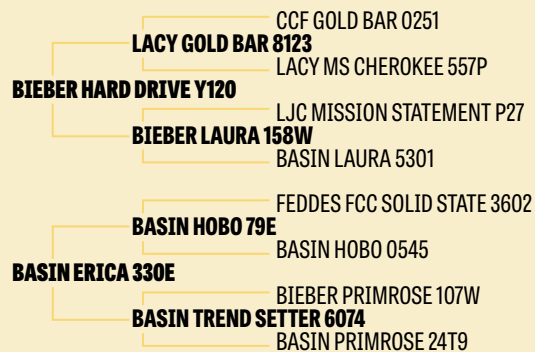

Sire: **H**
DOB: 01-18-2023
Reg #: 4728149
Tattoo: 3602

EPDs	
HB	103
GM	69
CED	18
BW	-2.3
WW	86
YW	132
MILK	22
MARB	0.6
REA	0.29
BFAT	0
ACT BW	75
205 WT	750
365 WT	1172

The Solid State calves have risen to the top from birth to weaning and beyond for us. We have been really pleased with what we are seeing from his offspring! The bulls weaned off exceptionally well and continued to grow. They are stout made, thick topped, deep sided bulls that can definitely add pounds to any program. The 6 bulls in the sale had an average BW of 83 and WW of 713 pounds!