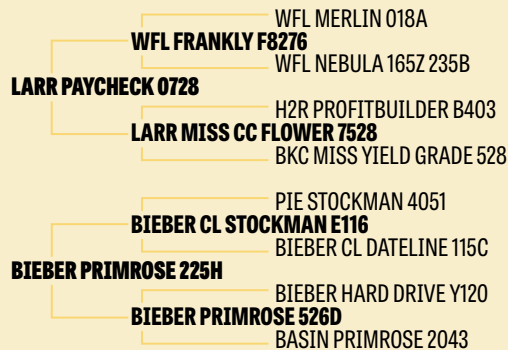

Sire: **E**
DOB: 01-18-2022
Reg #: 4620529
Tattoo: K126

EPDs	
HB	56
GM	69
CED	18
BW	-5.1
WW	92
YW	147
MILK	23
MARB	0.78
REA	0.57
BFAT	0.03
ACT BW	83
205 WT	608
365 WT	1216

Checkmate is another one of the new AI sires that we used this past year and he is an exciting one to get into the lineup! His birth to growth spread is phenomenal and combined with his carcass numbers he is definitely one to get excited about! He is a moderate made, heavy muscled bull with good feet and legs according to Select Sires! His sons are carrying that phenotype on, as he really stamps them with added muscle and dimension. Don't miss the 3 Checkmate sons that we are offering on sale day!